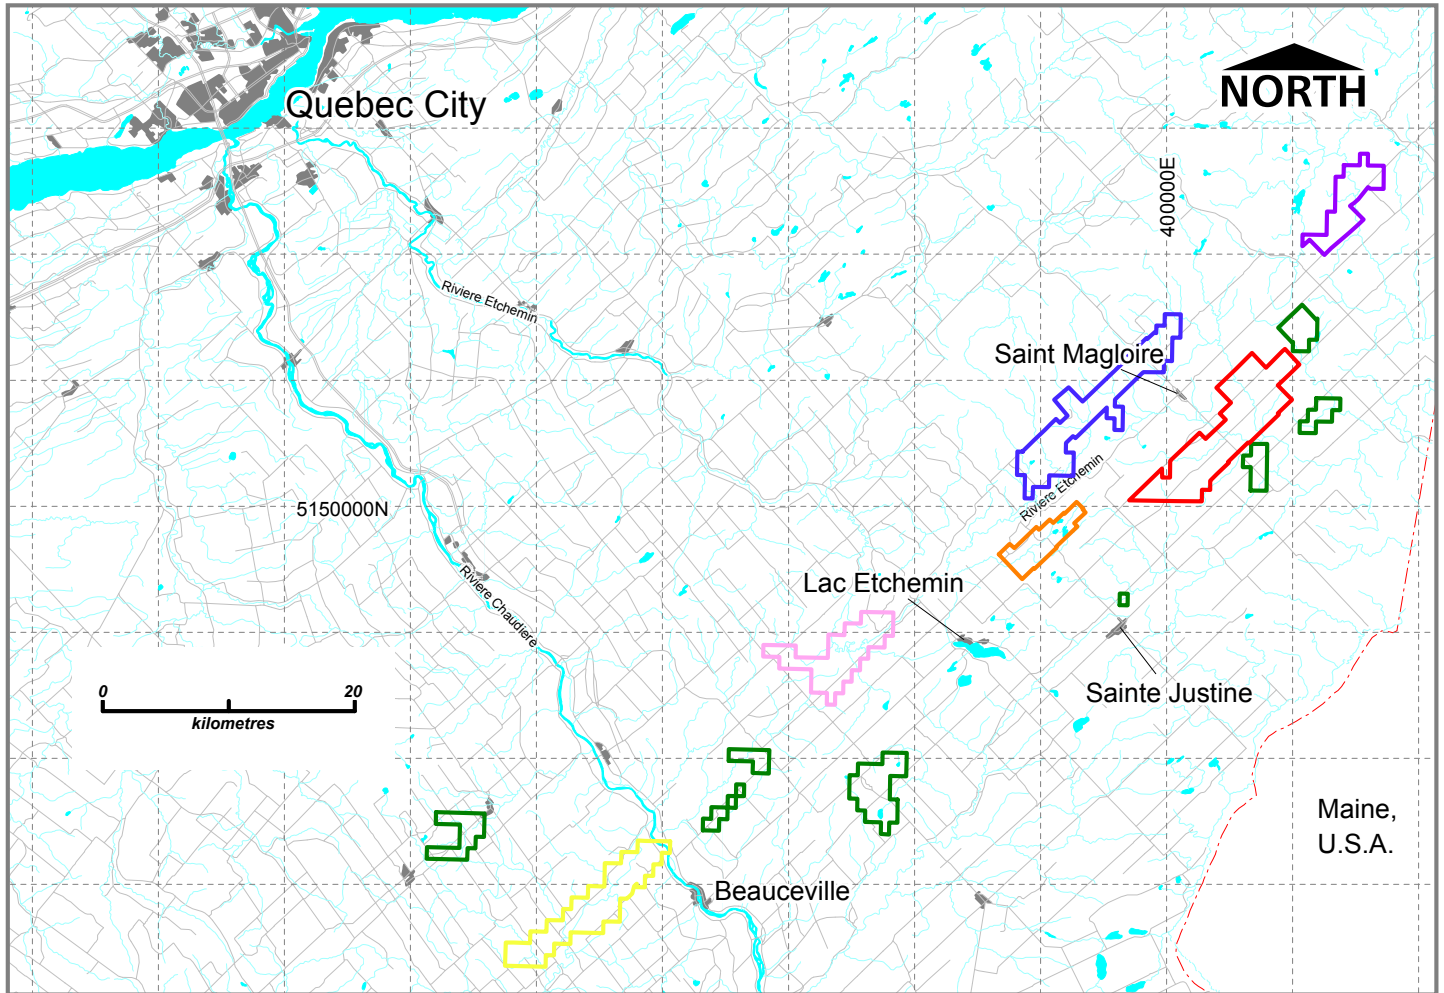

Golden Hope Mines Limited
Bellechasse Project
Regional Location Map

Golden Hope Mines Limited Properties

	Roux		Chute du Bras
	Talon		Bellechasse-Timmins
	FSG		Other claims
	Moosecliff		

April, 2011