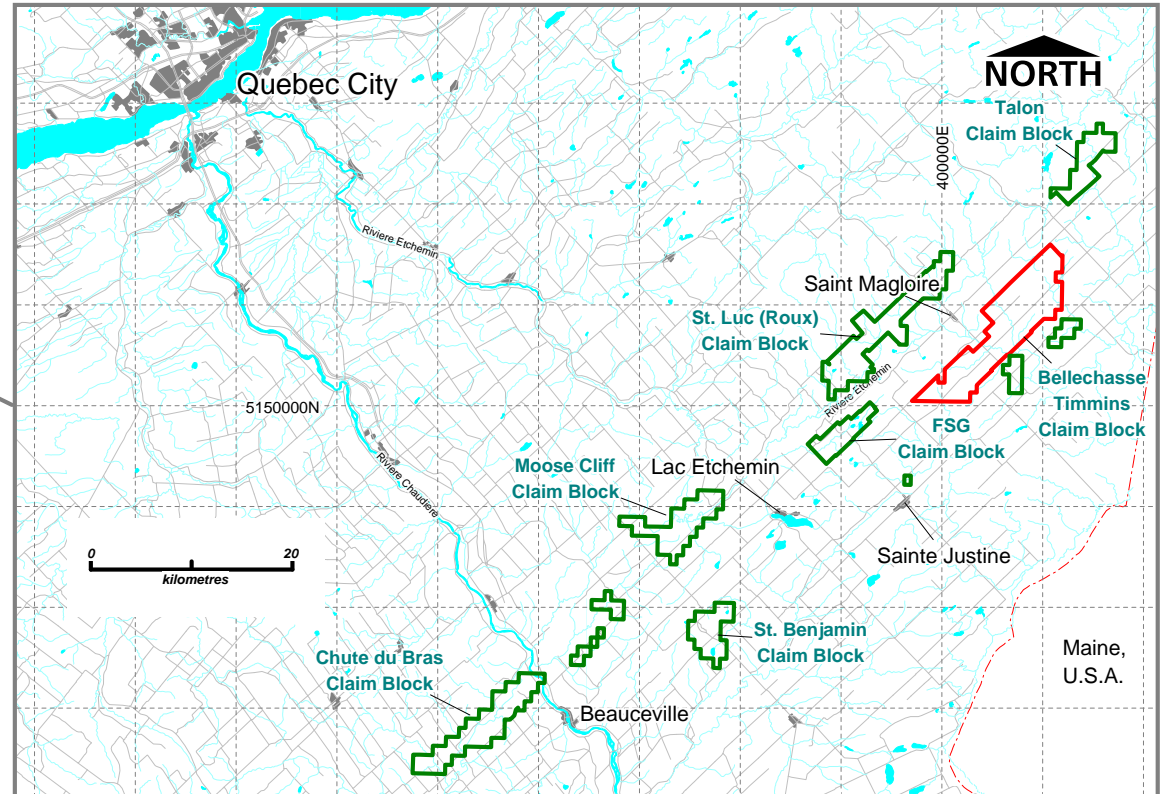

# Golden Hope Mines Limited Bellechasse Project Regional Location Map

## Golden Hope Mines Limited Controlled Claims

-  Bellechasse Timmins Project
-  Other Gold/Base Metal Properties